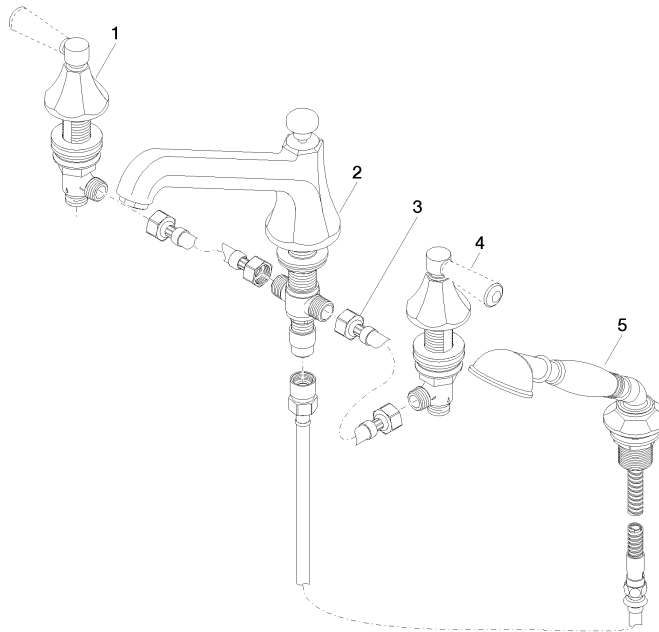

27 502 370

- 225mm projection
- complete hand shower set: normal flow
- spout: circular, air-enriched flow
- complete hand shower set with anti-scale system
- automatic bath/shower diverter
- height of mixer 185 mm
- height up to aerator 140 mm
- hole diameter valve 32 mm
- hole diameter spout 32 mm
- hole diameter for complete hand shower set 32 mm
- rosette for spout Ø 70mm
- rosette for complete hand shower set Ø 60mm
- rosette for deck valve Ø 60mm
- metal shower hose 1750mm with integrated anti-twist protection
- max. spout flow rate 23 l/min
- max. flow for complete hand shower set 6.8 l/min

Intrinsic protection against back flow.

	Platinum	27 502 370-08
	Chrome	27 502 370-00
	Brushed Platinum	27 502 370-06
	Durabrace (23kt Gold)	27 502 370-09
	Brushed Durabrace (23kt Gold)	27 502 370-28
	Brushed Dark Platinum	27 502 370-99

Recommended miscellaneous

Perfecto installation kit - 12 614 970 90

27 502 370

Spare parts list

No.	Item Number	Name	Quantity used	Delivery time
1	20 000 370-08	side panel	1	60
2	13 502 380-08	spout	1	60
3	12 502 970 90	High pressure hose 1/2" x 1/2" x 400 mm -	2	2
4	20 000 371-08	side panel	1	60
5	27 703 370-08	shower set	1	60